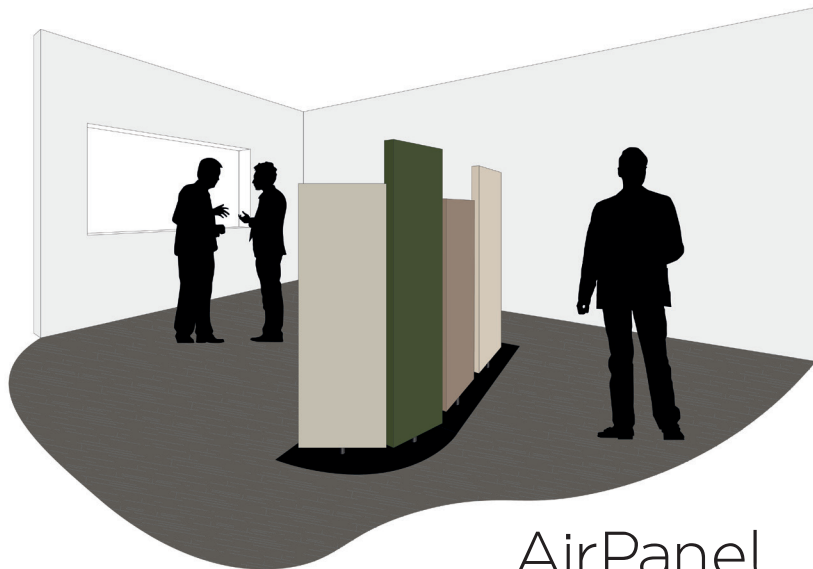

AirPanel Totems

Duo 600 & Duo curve 600
L600 x H1200 mm
L600 x H1500 mm
L600 x H1800 mm

texdecor

9111 02 47

9111 02 24

9111 10 27

9111 04 12