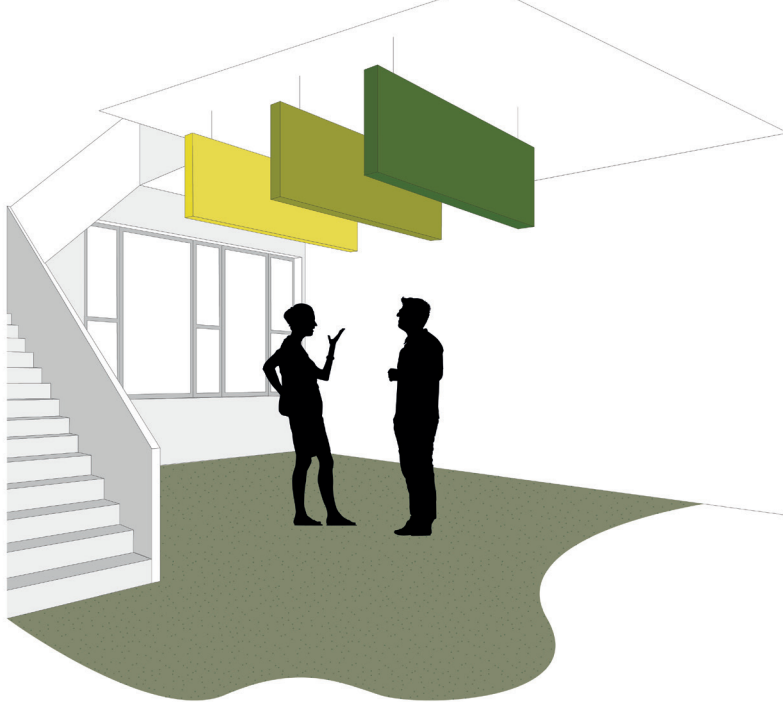

AirPanel

2 faces

Baffles
L1200 x H600 mm

texdecor

9111 03 95

9111 04 77

9111 04 42