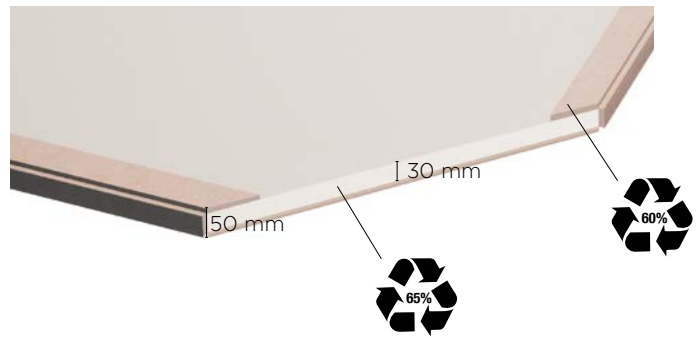

Ecoconception

Acoustic

	α_w	NRC
SlimBox wall	0.85	0.85
SlimBox ceiling	0.90	0.90

Frequencies (Hz)	125	250	500	1000	2000	4000	AEQ
Absorption area (m²) SlimBox wall 1080x1080 (+30mm cavity)	0.2	0.6	1.1	1.5	1.5	1.5	1,37
Absorption area (m²) SlimBox ceiling 1080x1080 (+ 260mm cavity)	0.5	1.2	1.2	1.4	1.7	1.9	1,43

texdecor

Publication : Sept 2023
Texdecor, 2 rue d'Hem, 59780 Willems
Tel : + 33 (0)3 20 61 78 37 - Fax : + 33 (0)3 20 61 75 64 - www.texdecor.com

TEXSLBxBROIM