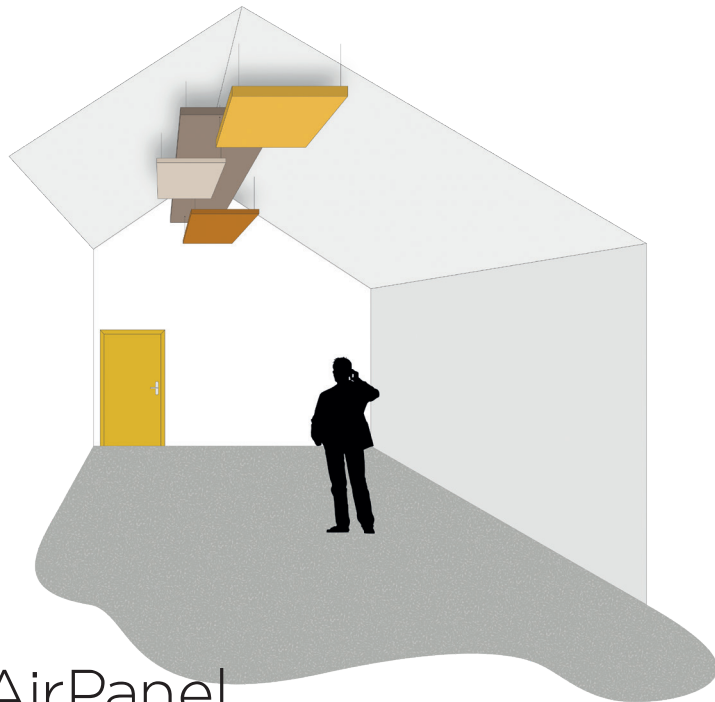

9111 03 58

9111 02 47

9111 07 71

9111 10 27

AirPanel

1 face

L300 x H600 mm
L600 x H600 mm
L600 x H1800 mm

Find our complete range of acoustic panels / Acoustic Range 0.7

1 sided acoustic panels

2 sided acoustic panels

Choice of fabric and colours for covers

Lighting selections

Digital printing
Print AirPanel
Images Vol.1 & 2

Totem

Surface Panel
N°1 Wood

Download the brochures
and technical information
Order free samples