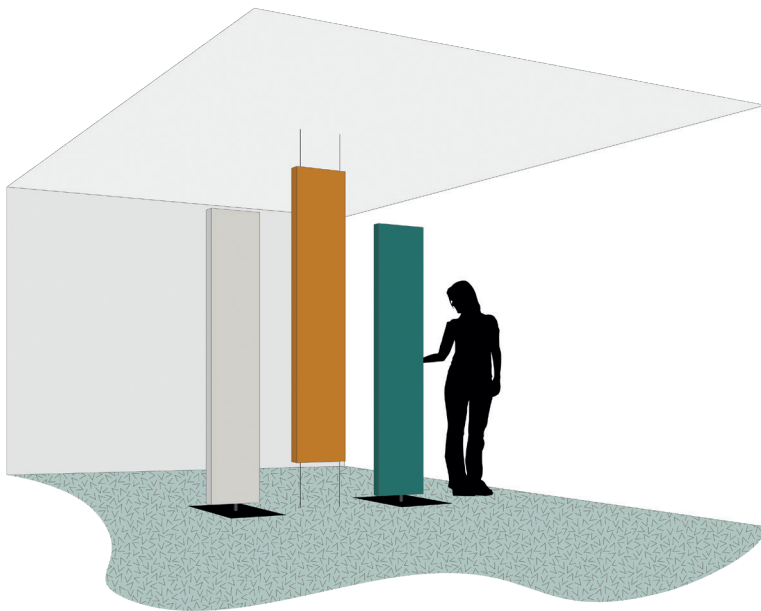

texdecor

9111 11 87

9111 07 71

9111 05 15

AirPanel

2 faces + totems

pose while crossing
L1800 x H300 mm

Solo 300
L300 x H1800 mm