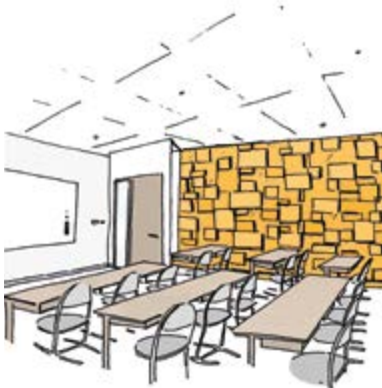

# Easy and quick installation

Each to transport and handle board : dimension 800x400 mm

Paste the wall using a roller 

Inverted hanging to avoid repetitions  matchable horizontally and vertically

Easy and quick « puzzle » installation for a beautiful finish