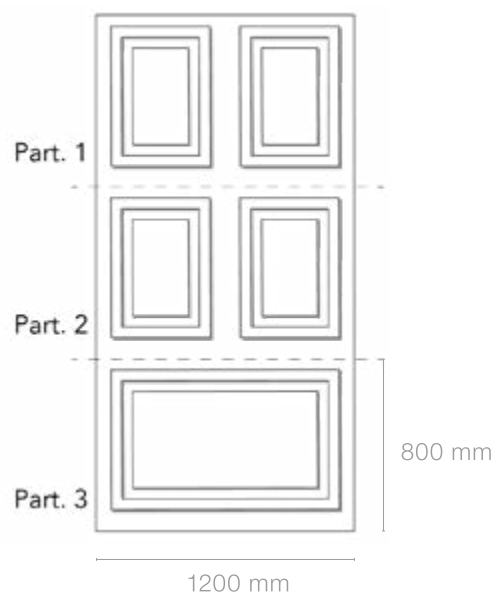

Versailles 3D
Ref. SLIW 9259

Mouldings Versailles 3D ref. SLIW 9259
White ref. 10 63
superimposed