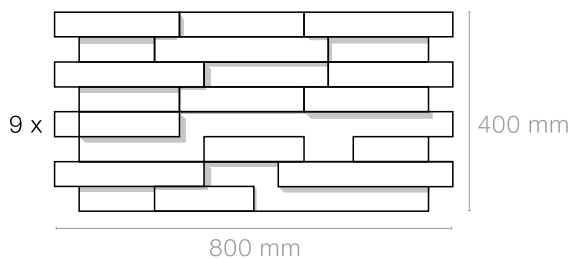

Panelling Chicago ref. SLIW 9173
White ref. 10 63

Chicago
Ref. SLIW 9273