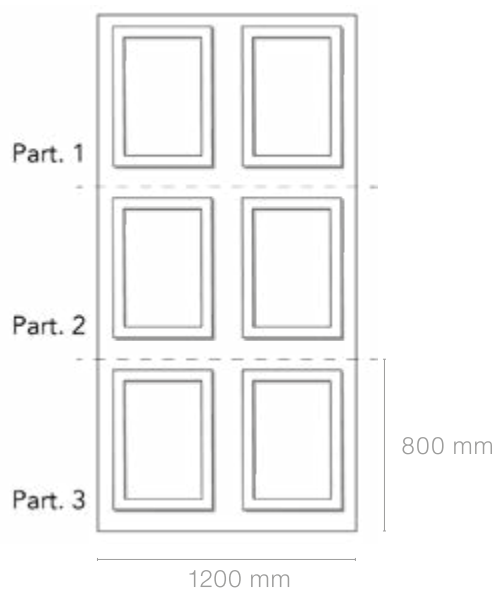

Hausmann 2D

Ref. SLIW 9226

Mouldings Hausmann 2D ref. SLIW 9226
Anthracite grey ref. 11 56
superimposed