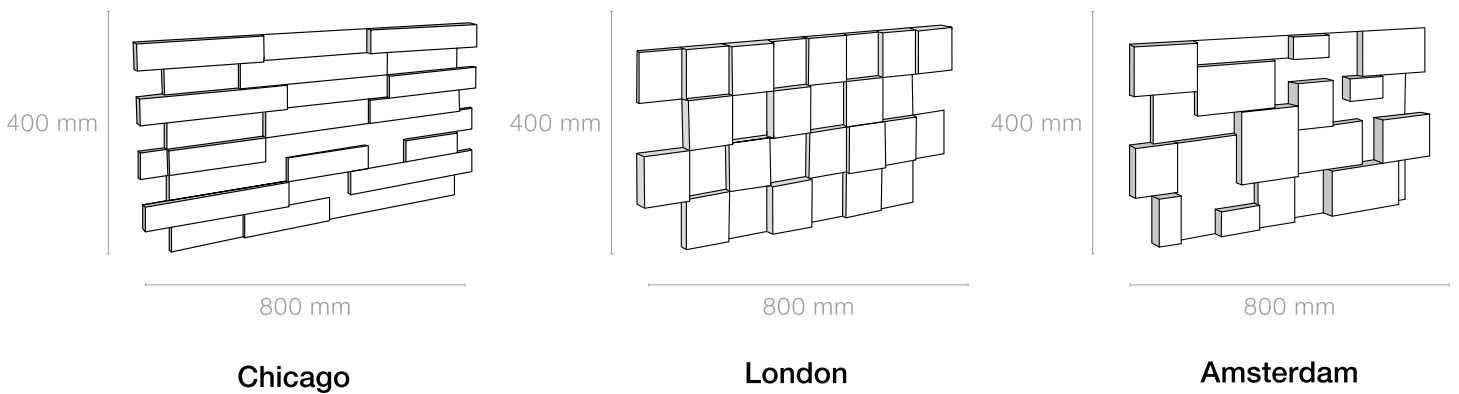

Panelling

3 models

Created from 9mm Pet compact felt boards, the Panelling models are composed of complex architectural shapes, superimposed and overlapped small geometric shapes, on 3 alternating levels. Different layouts create unique models, with their varied patterns when they catch the light.