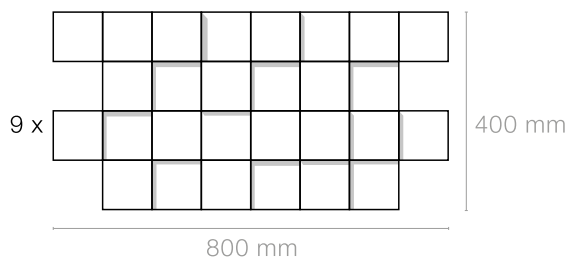

## INSPIRATION

Panelling London ref. SLIW 9282  
Beige ref. 02 18

•)  $\alpha$ w 0.40  
NRC 0.55

Installation   
Matchable horizontally  
and vertically  
Sold as a 9-pieces kit

Panelling London ref. SLIW 9282  
Marbled grey ref. 11 21