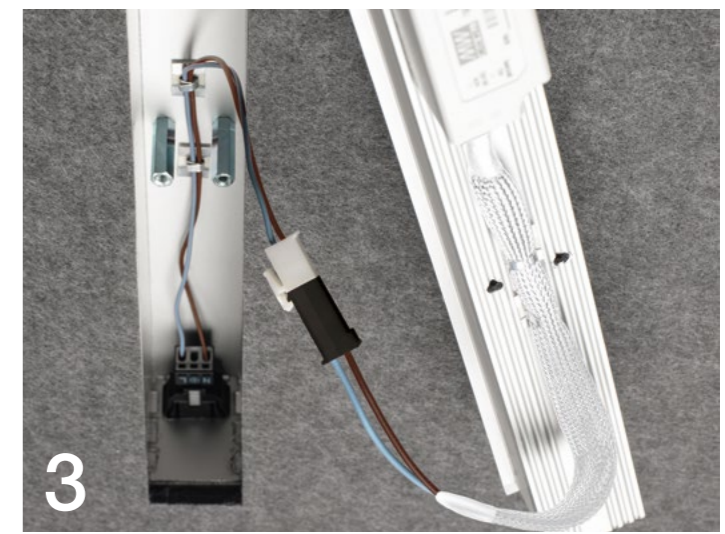

ISLAND

LED strip replacement

1. Remove the opaline / 2. Unscrew
3. Disconnect / 4. Replace LED strip
5. Connect