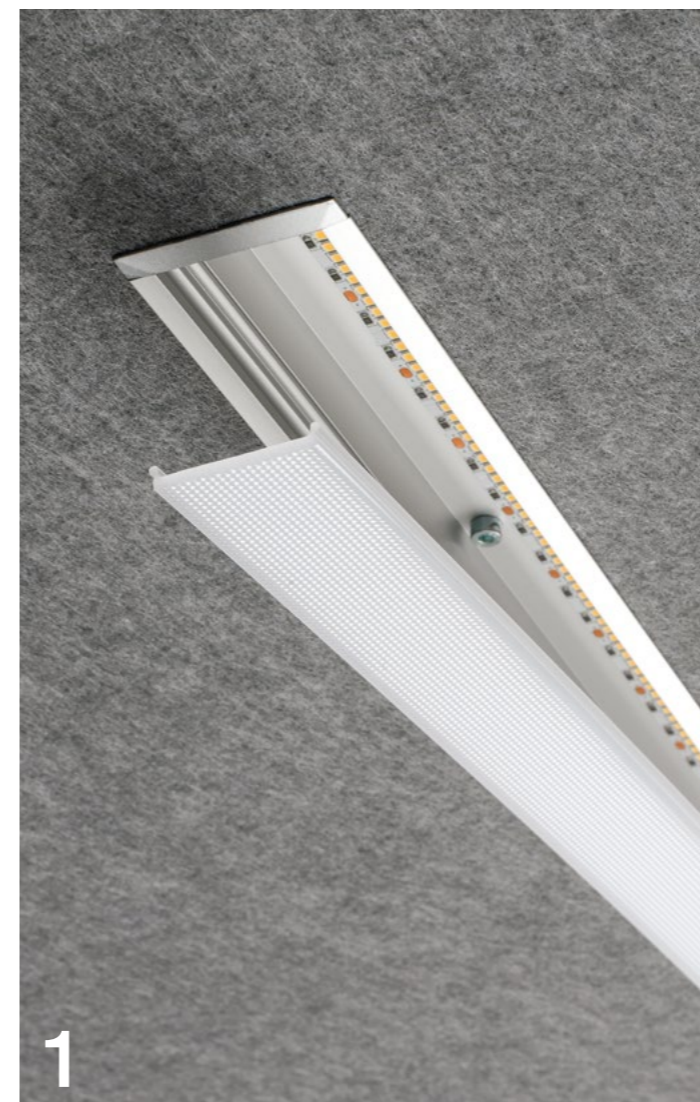

ISLAND

LED strip replacement

1. Remove the opaline / 2. Unscrew
3. Disconnect / 4. Replace LED strip
5. Connect