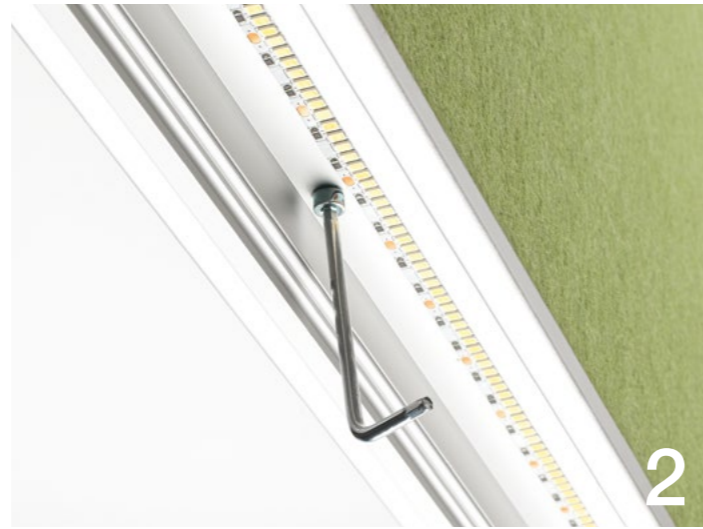

# BAFFLE

LED strip replacement

1. Remove the opaline / 2. Unscrew  
3. Remove LED strip / 4. Disconnect  
5. Replace LED strip / 6. Connect

Download brochures  
and technical documents  
Order free samples