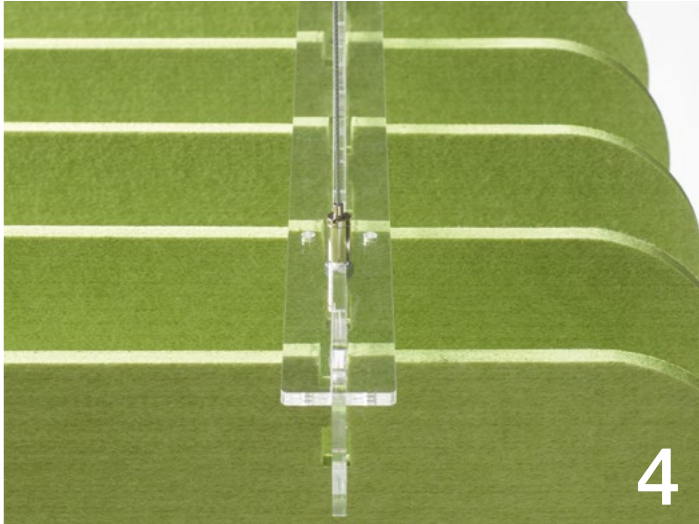

# PANEL INSTALLATION DETAILS

1. Wall mounting on aluminium rail  
2. Ceiling mounting on cables  
3. Concept : white tiebacks

LOUVRE FINISHES

- 1. White metal rail finish
- 2. Connecting piece for 2 polycarbonate louvres
- 3. Connecting piece for 2 white metal louvres
- 4. Clear polycarbonate rail finish