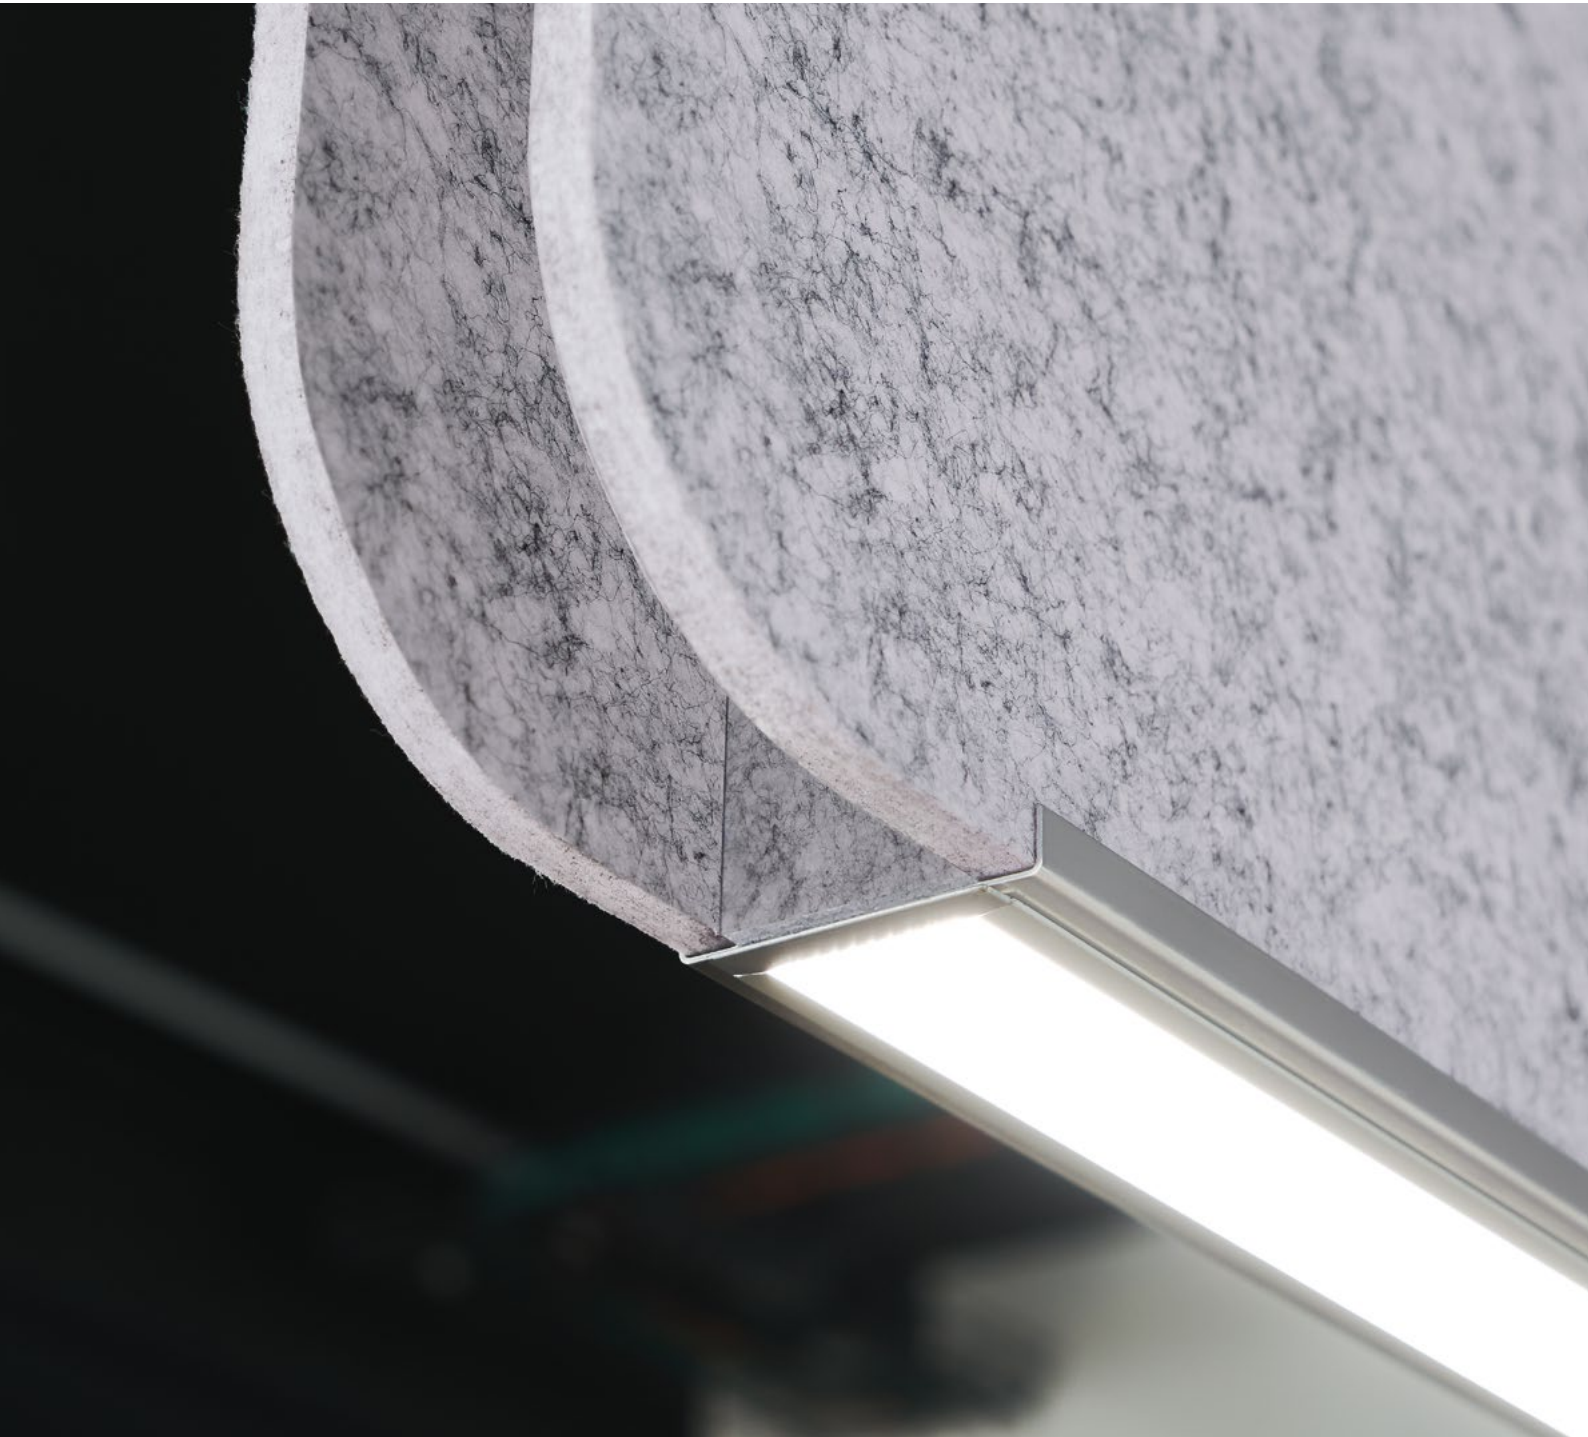

## SlimPanel

Technical information :  
mounting and  
electrical installation

# PANEL INSTALLATION DETAILS

1. Wall mounting on aluminium rail  
2. Ceiling mounting on cables  
3. Concept : white tiebacks

LOUVRE FINISHES

- 1. White metal rail finish
- 2. Connecting piece for 2 polycarbonate louvres
- 3. Connecting piece for 2 white metal louvres
- 4. Clear polycarbonate rail finish