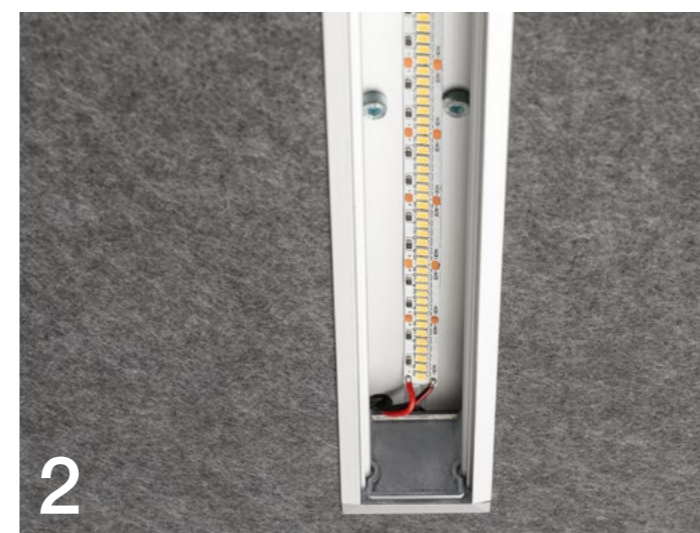

ISLAND

LED strip replacement

1. Remove the opaline / 2. Unscrew
3. Disconnect / 4. Replace LED strip
5. Connect