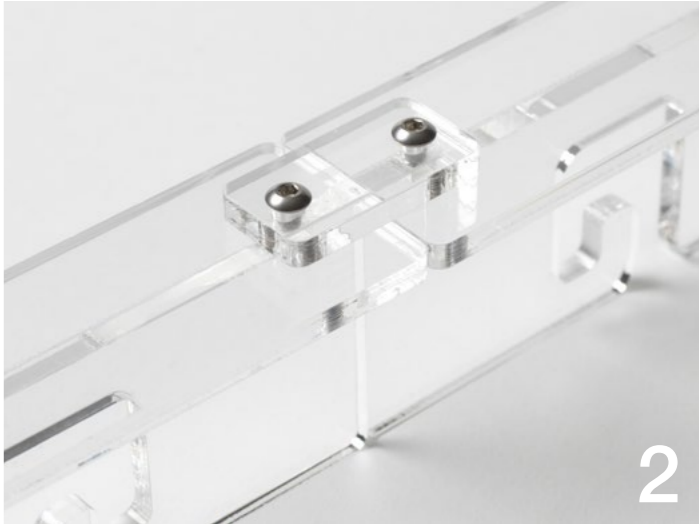

## SlimPanel

Technical information :  
mounting and  
electrical installation

# PANEL INSTALLATION DETAILS

1. Wall mounting on aluminium rail  
2. Ceiling mounting on cables  
3. Concept : white tiebacks

LOUVRE FINISHES

- 1. White metal rail finish
- 2. Connecting piece for 2 polycarbonate louvres
- 3. Connecting piece for 2 white metal louvres
- 4. Clear polycarbonate rail finish