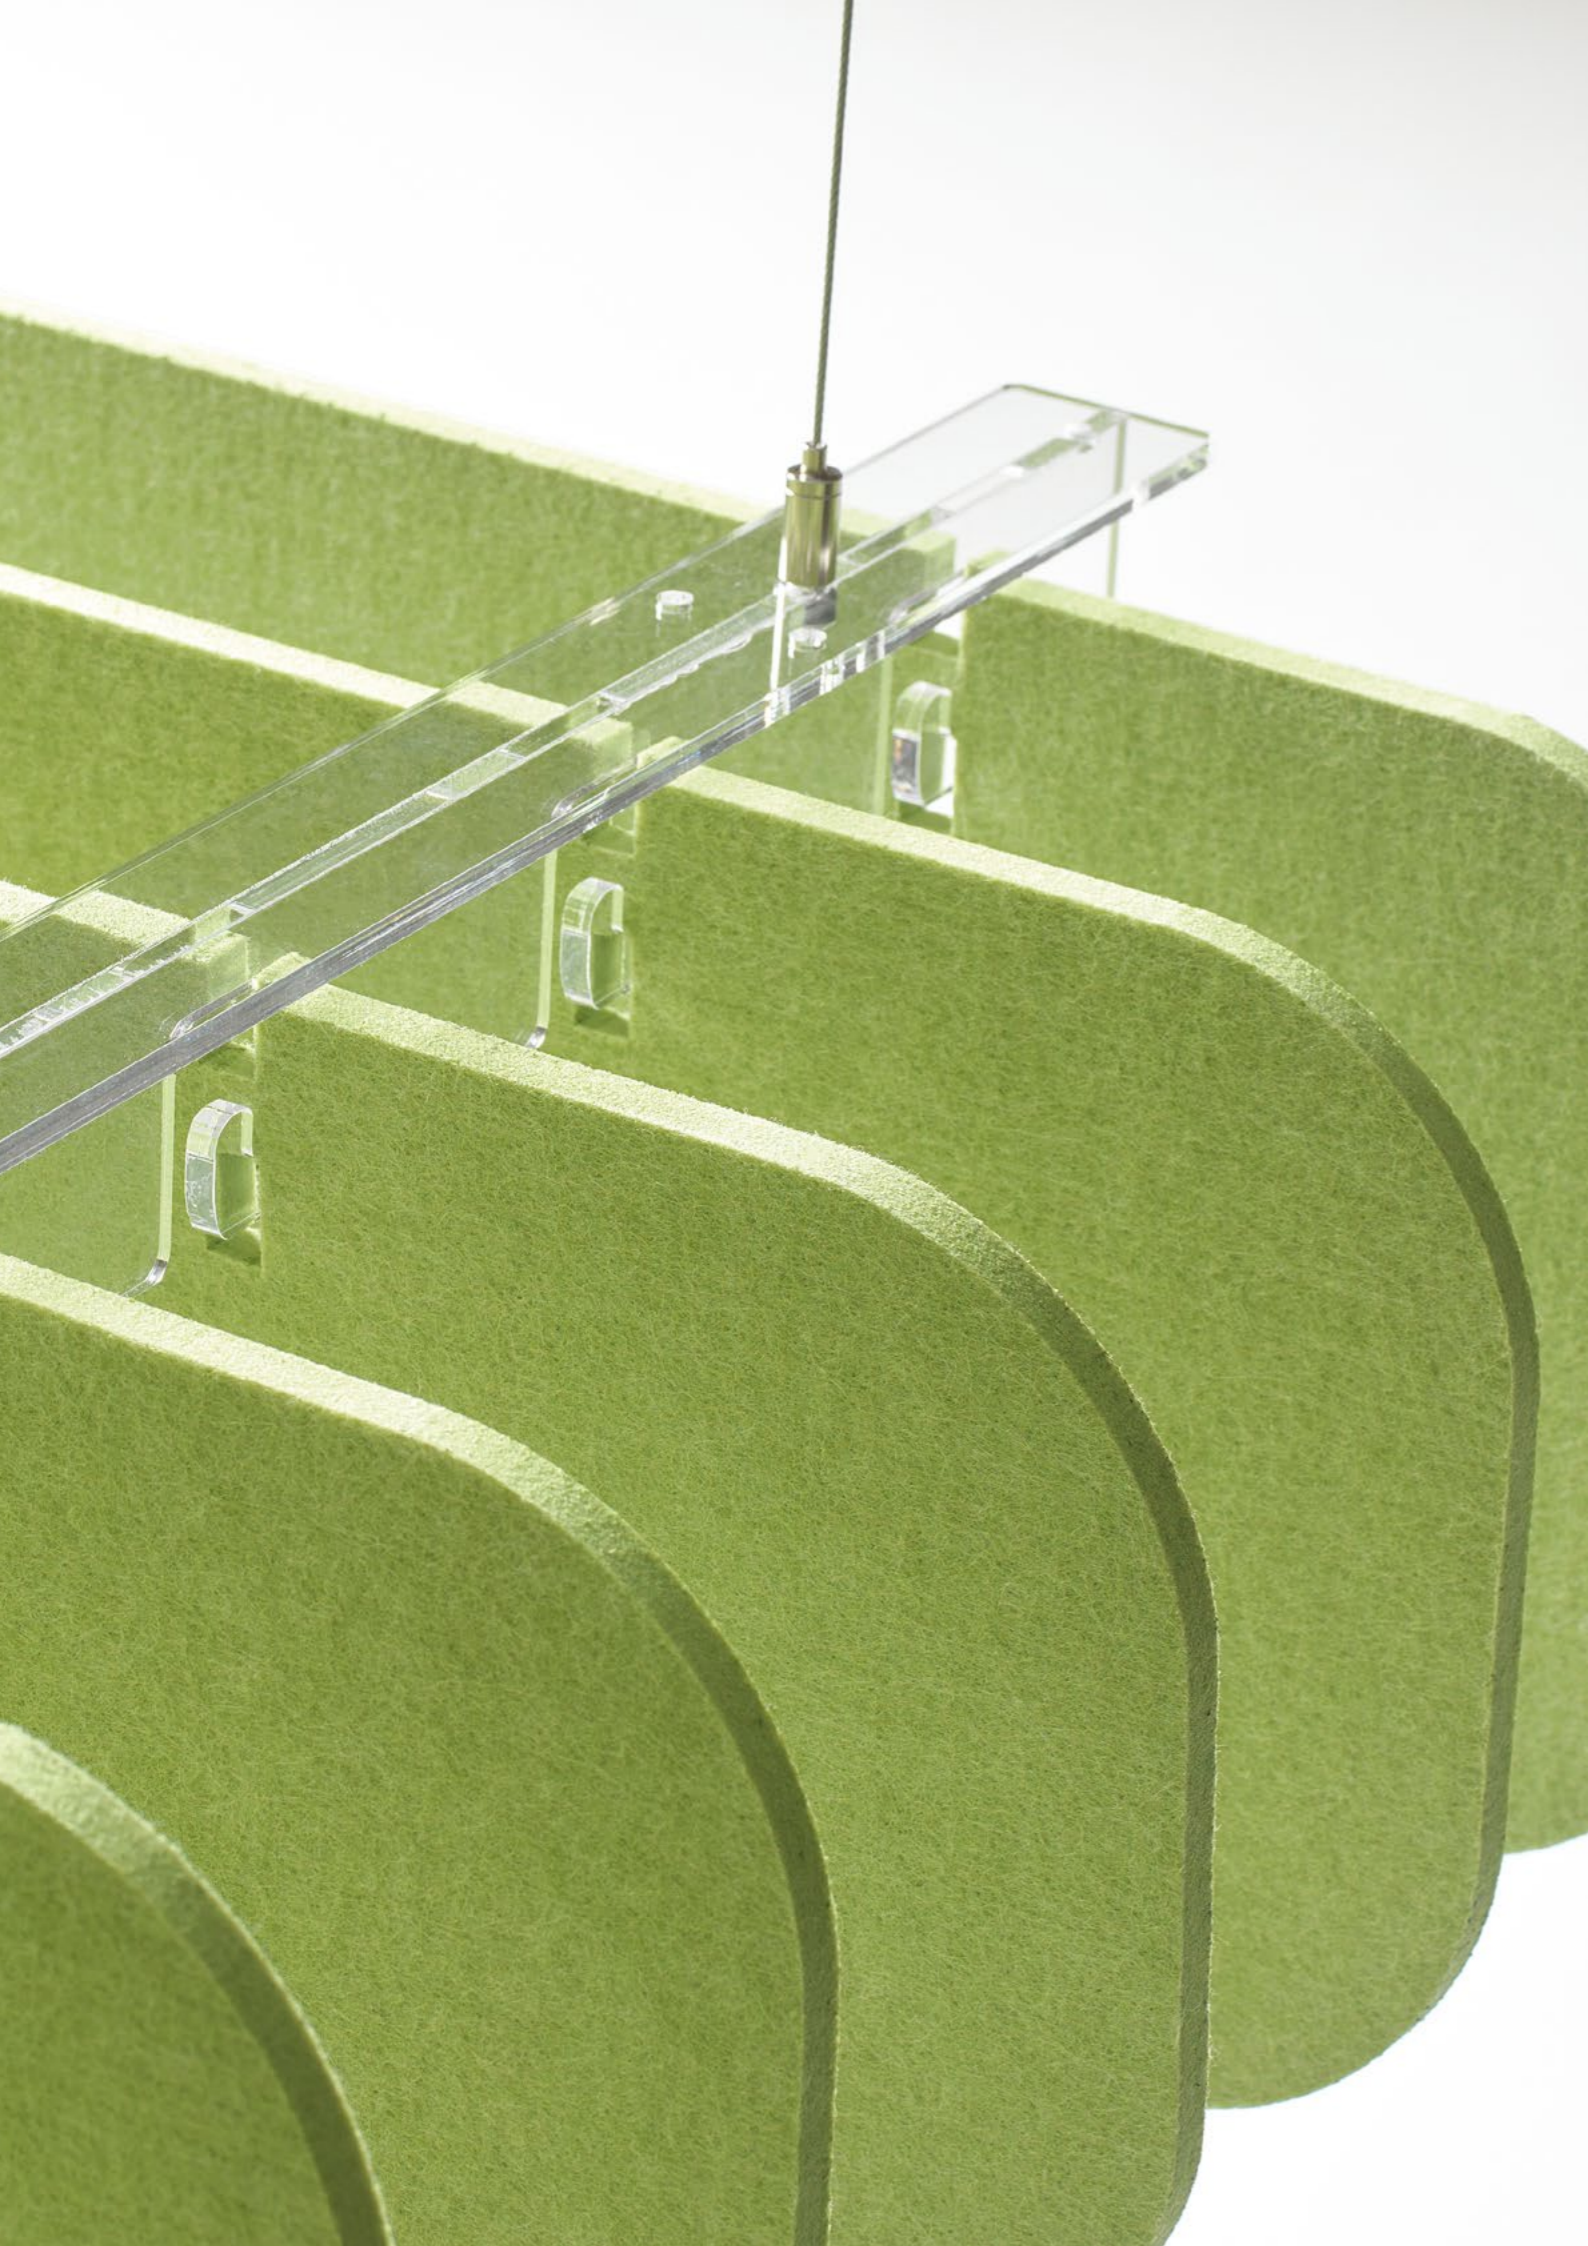

## SlimPanel

Technical information :  
mounting and  
electrical installation

# PANEL INSTALLATION DETAILS

1. Wall mounting on aluminium rail  
2. Ceiling mounting on cables  
3. Concept : white tiebacks

LOUVRE FINISHES

- 1. White metal rail finish
- 2. Connecting piece for 2 polycarbonate louvres
- 3. Connecting piece for 2 white metal louvres
- 4. Clear polycarbonate rail finish