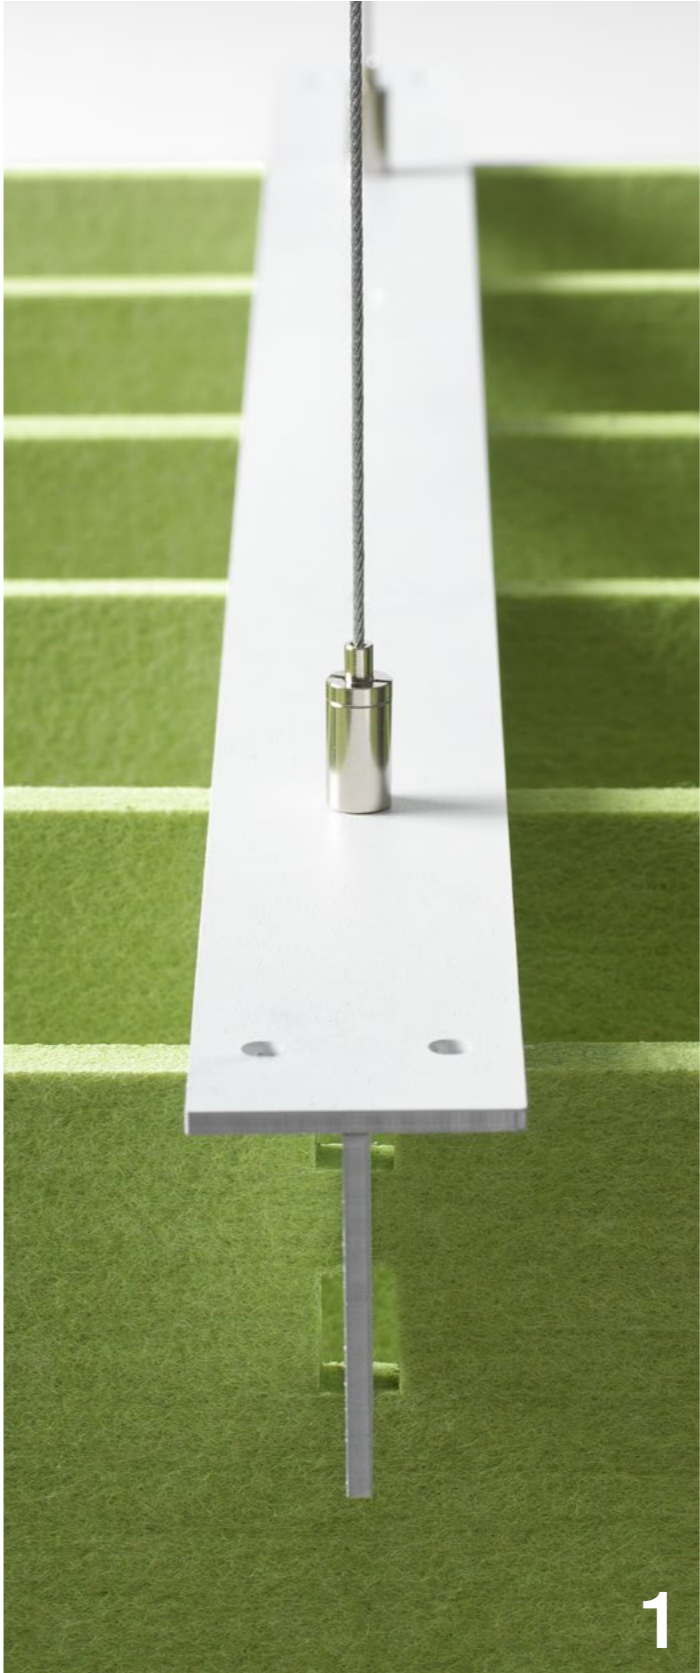

## SlimPanel

Technical information :  
mounting and  
electrical installation

# PANEL INSTALLATION DETAILS

1. Wall mounting on aluminium rail  
2. Ceiling mounting on cables  
3. Concept : white tiebacks

LOUVRE FINISHES

- 1. White metal rail finish
- 2. Connecting piece for 2 polycarbonate louvres
- 3. Connecting piece for 2 white metal louvres
- 4. Clear polycarbonate rail finish